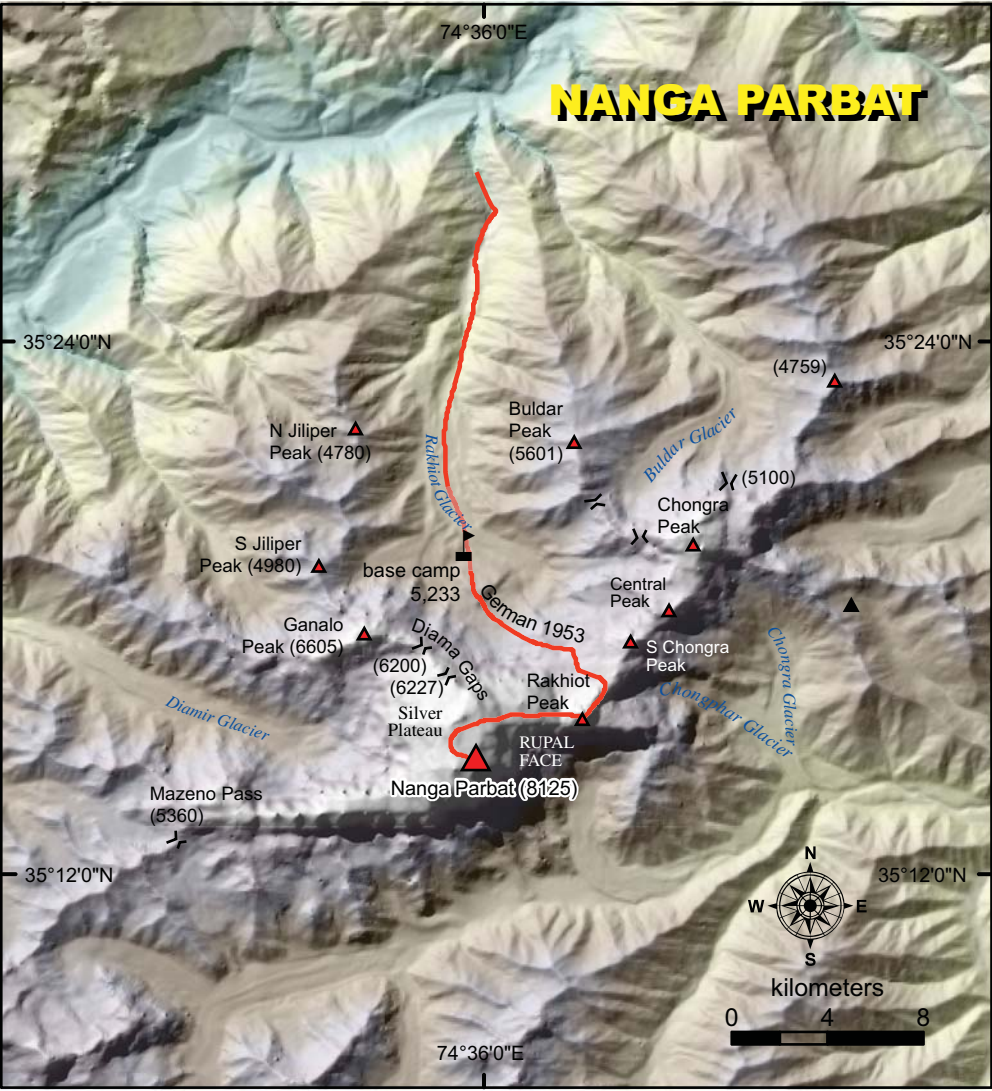

# NANGA PARBAT

74°36'0"E

35°24'0"N

35°24'0"N

(4759)

N Jiliper Peak (4780)

Buldar Peak (5601)

Buldar Glacier

(5100)

Chongra Peak

S Jiliper Peak (4980)

base camp 5,233

German 1953

Central Peak

Ganalo Peak (6605)

Diamir Gaps (6200) (6227)

S Chongra Peak

Diamir Glacier

Silver Plateau

Rakhiot Peak

Chongra Glacier

Chongra Peak

Mazeno Pass (5360)

Nanga Parbat (8125)

RUPAL FACE

35°12'0"N

35°12'0"N

kilometers

74°36'0"E