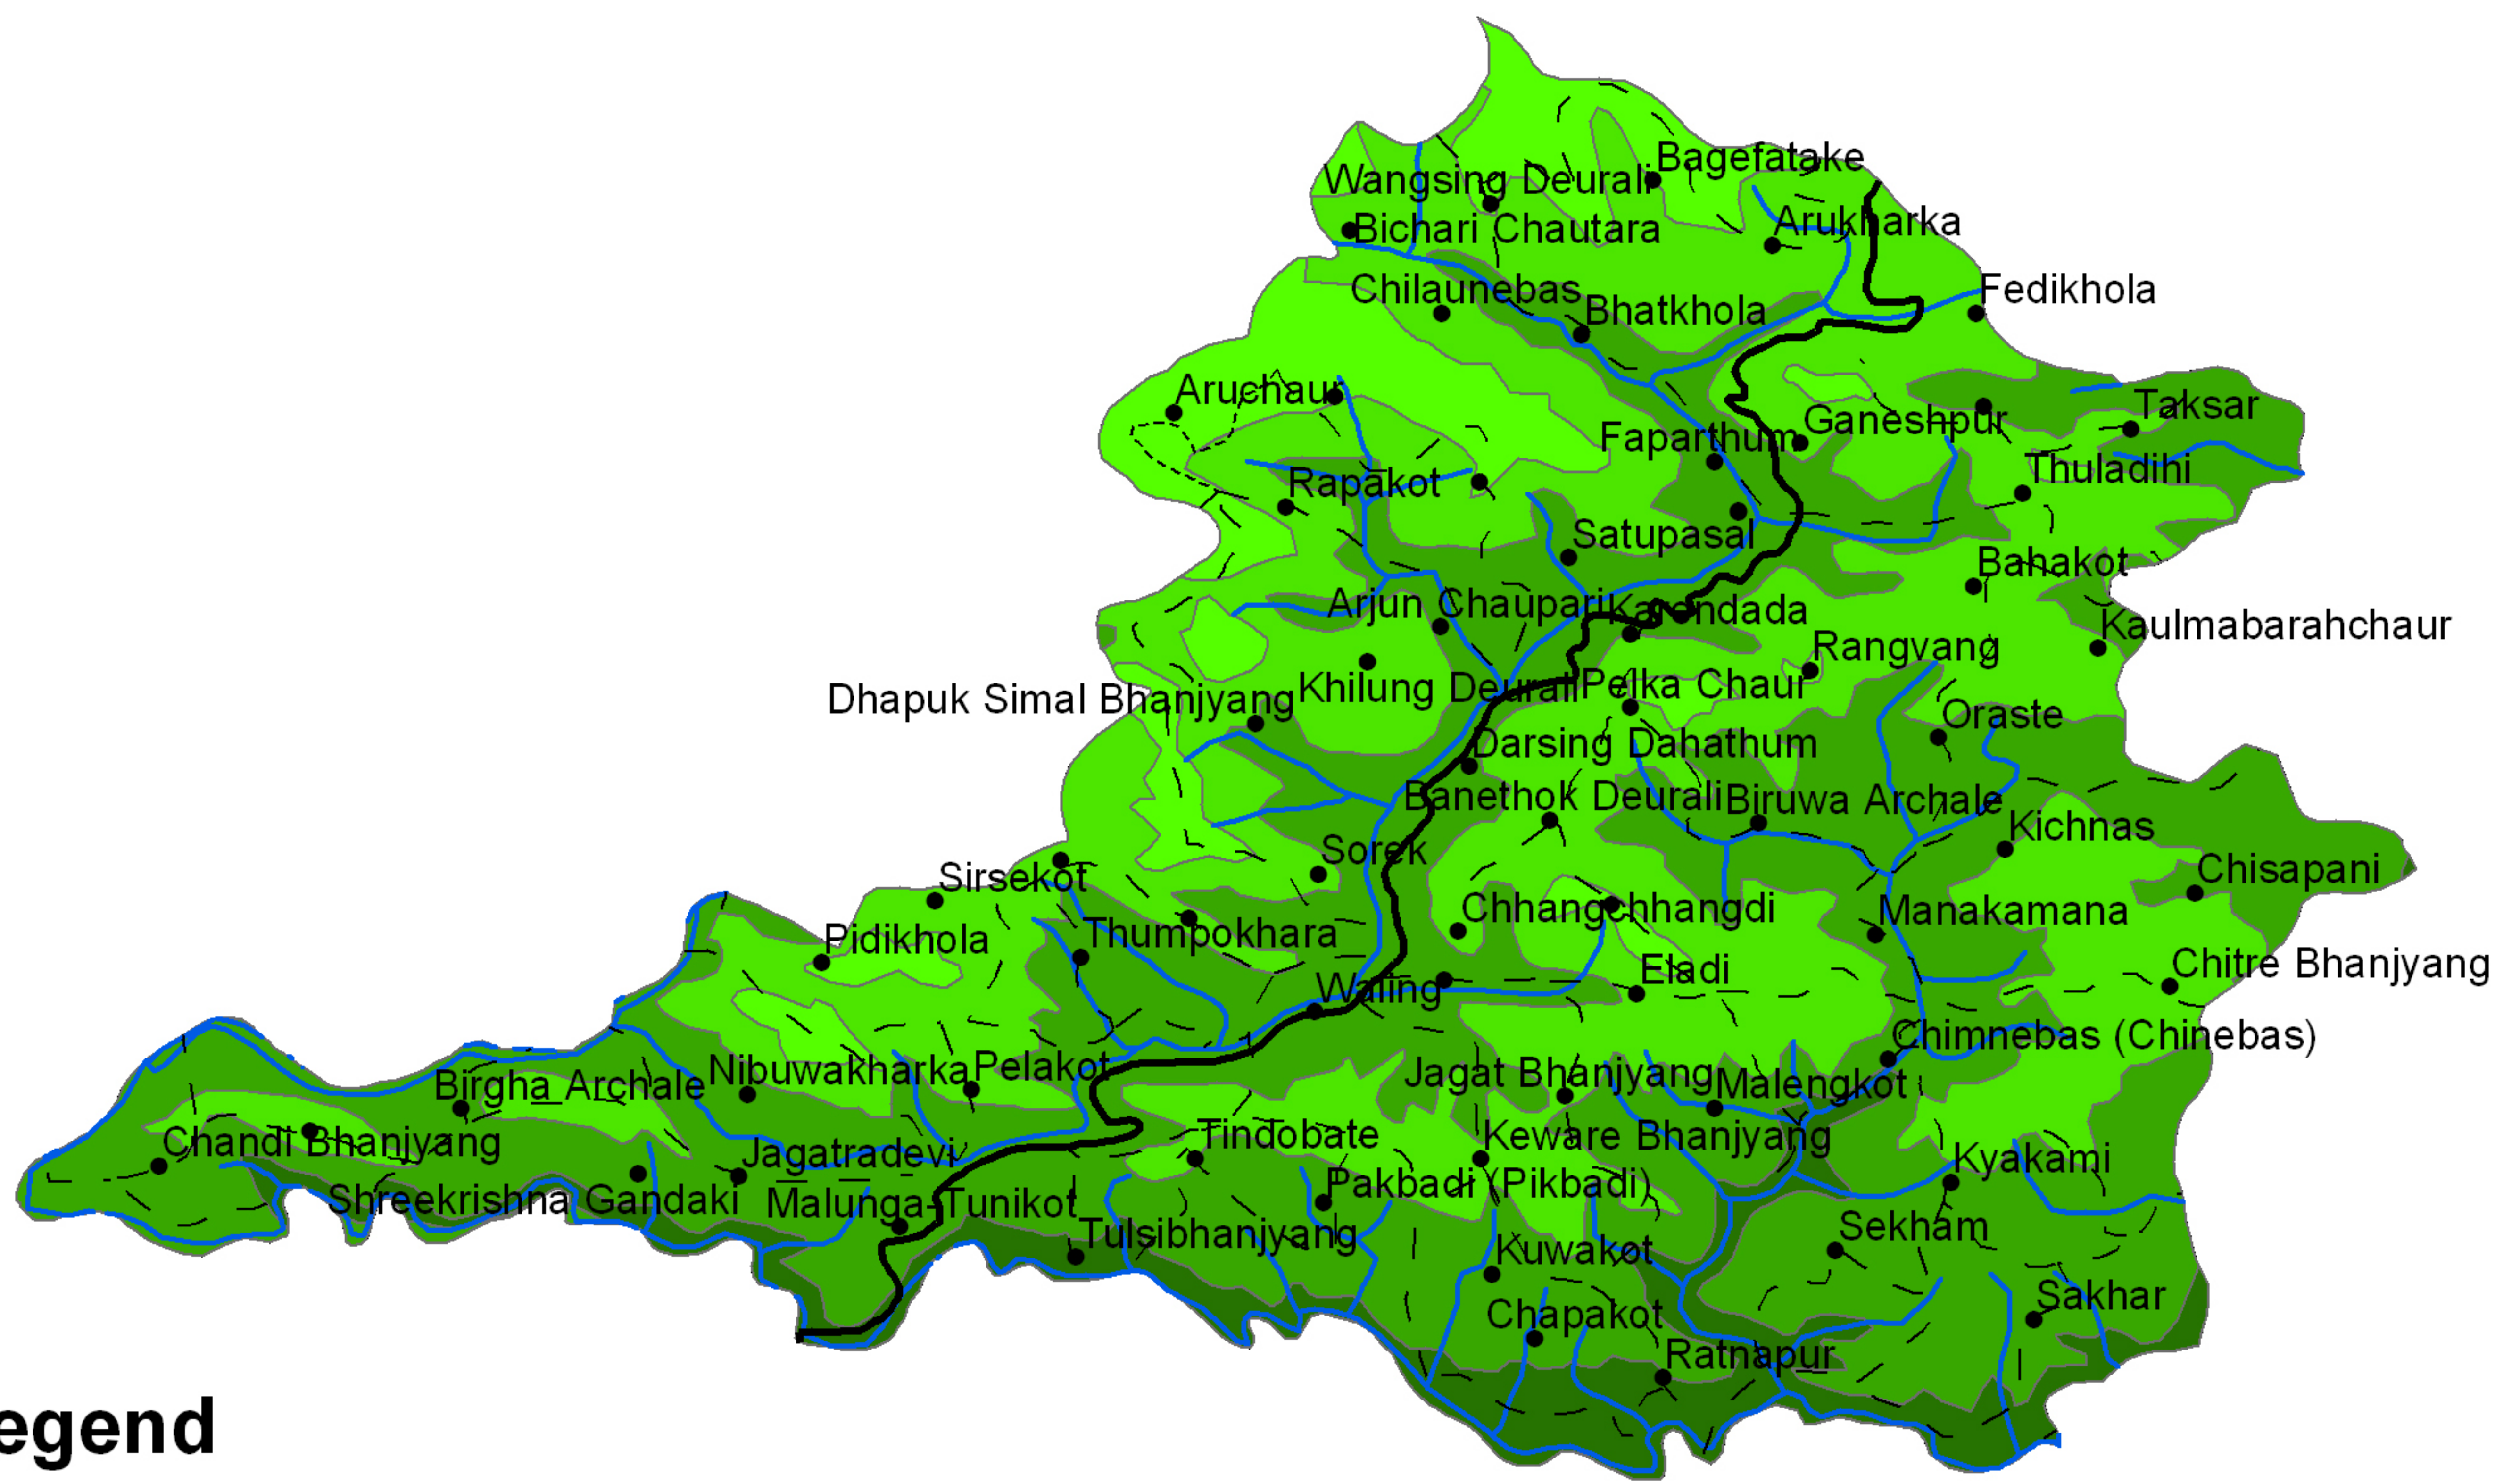

# Syānjā District

स्याङ्जा

## Legend

- Foot Path
- - - Main Trail
- Highway
- River

0 5 10 20 Kilometers

## Elevation

- Below 500 m.
- 500 - 1000 m.
- 1000 - 1500 m.
- 1500 - 2500 m.

- Village Development Committee (VDC)